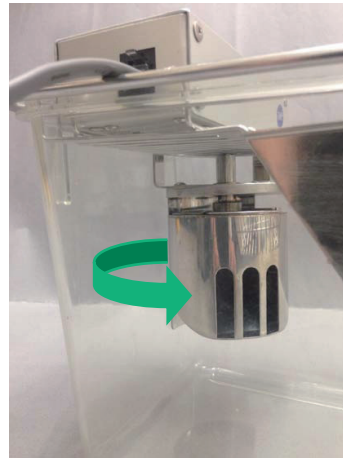

Easy
connection
by
only
one cable

Digital type
timer switch,
ON/OFF control
for
12 sets/day
on
1min basis

Food deprivation tool for 10 cages

Deprivation

Animal can not approach to foods,
because a cover hides slits of a feedbox.

Feed

Animal can approach to foods,
because slits of a feed box face to front.

The motor rotates 180 degree by 2 sec. so it will not hurt or pinch subject

By using
special clasps,
you can use
your own cage!