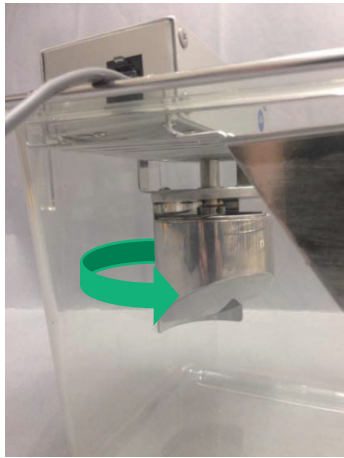

Food deprivation tool

ONE
for
10 cages

Automatic food deprivation is available!

Feeder unit

Timer box

This tool is for automatic food deprivation for subject. The subject can approach and eat food only specified period that you set by the timer box.

Using this tool helps to reduce time and effort in performing food deprivation. You can set to most of breeding cage. Parts of the tool that are touched by the subject can all be washed and autoclaved.

Easy
connection
by
only
one cable

Digital type
timer switch,
ON/OFF control
for
12 sets/day
on
1min basis

Food deprivation tool for 10 cages

Deprivation

Animal can not approach to foods,
because a cover hides slits of a feedbox.

Feed

Animal can approach to foods,
because slits of a feed box face to front.

The motor rotates 180 degree by 2 sec. so it will not hurt or pinch subject

By using
special clasps,
you can use
your own cage!